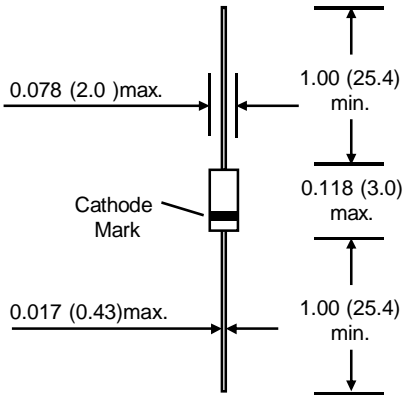

DO - 34 Glass

Dimensions in inches and (millimeters)